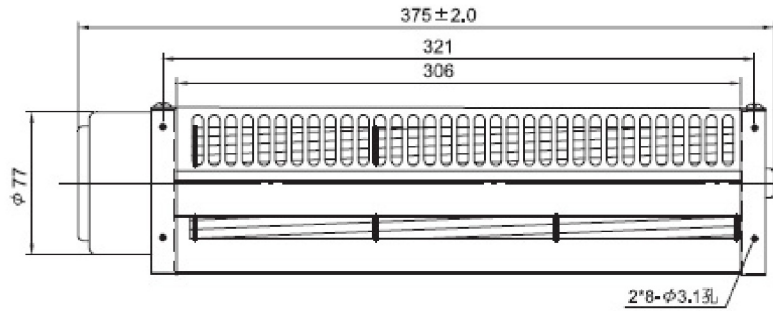

# CD06030E- Series

Size	Ø60mm
Housing	Aluminum
Impeller	Aluminum
Motor	DC Brushless 3 Phase Motor
Operating Temp.	0°C ~ +45°C
Insulation	Class A

Model Number	Size (mm)			Voltage (V)	Current (A)	Power (W)	Speed (RPM)	Air Flow (CFM)	Pressure (mmH2O)	Noise dB(A)	Weight (g)
	A	B	C								
CD06030V24_HWE	306	321	372	24	2.3	55.2	3500	265	9.80	62	1400
CD06030V24BHVHT				48	1.1	52.8	3500	265	9.80	62	1400

\_ for B / S = Ball Bearing / Sleeve Bearing