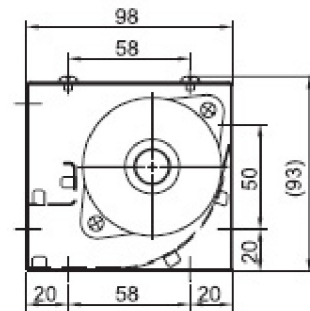

# CD06030E- Series

Size	Ø60mm
Housing	Aluminum
Impeller	Aluminum
Motor	DC Brushless 3 Phase Motor
Operating Temp.	0°C ~ +45°C
Insulation	Class A

Model Number	Size (mm)			Voltage (V)	Current (A)	Power (W)	Speed (RPM)	Air Flow (CFM)	Pressure (mmH2O)	Noise dB(A)	Weight (g)
	A	B	C								
CD06030V24_HWE	306	321	372	24	2.3	55.2	3500	265	9.80	62	1400
CD06030V24BHVHT				48	1.1	52.8	3500	265	9.80	62	1400

\_ for B / S = Ball Bearing / Sleeve Bearing