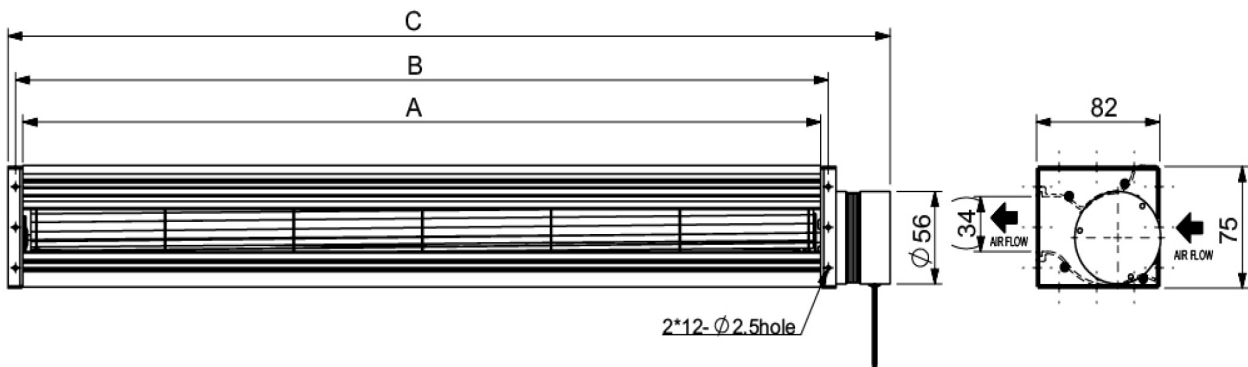

# CD050M- Series

- Size :  $\varnothing 50\text{mm}$
- Housing / Impeller : Aluminum / Aluminum
- Motor : DC Brushless 3-Phase Motor
- Operating Temperature :  $0^{\circ}\text{C} \sim +45^{\circ}\text{C}$
- Insulation : Class A

Model Number	Size (mm)			Voltage (V)	Current (A)	Power (W)	Speed (RPM)	Air Flow (CFM)	Pressure (mmH <sub>2</sub> O)	Noise (dB(A))	Weight (Kg)
	A	B	C								
CD05042V24B3HWM	430	440	486	24	0.46	11.04	2800	134	2.0	43	1.00
CD05052V24B3HWM	530	540	586	24	0.49	11.76	2750	163	2.0	43	1.10
CD05060V24B3HWM	610	620	666	24	0.55	13.20	2700	184	1.9	42	1.20