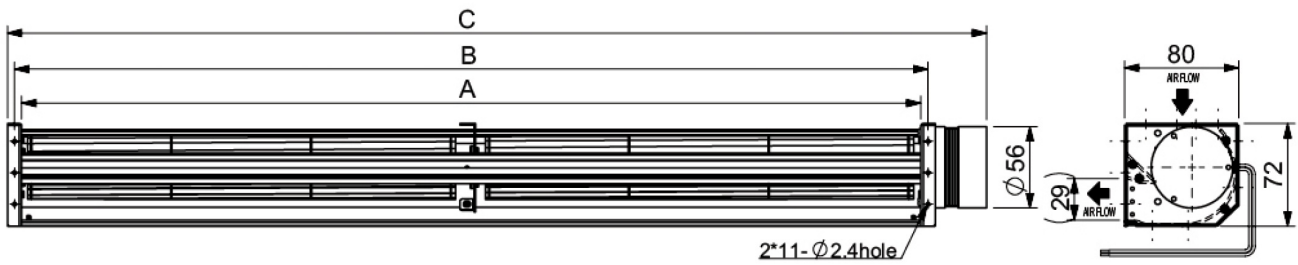

# CD045F- Series

- Size :  $\phi 45\text{mm}$
- Housing / Impeller : Aluminum / Aluminum
- Motor : DC Brushless 3-Phase Motor
- Operating Temperature :  $0^{\circ}\text{C} \sim +45^{\circ}\text{C}$
- Insulation : Class A

(Double Blower)

Model Number	Size (mm)			Voltage (V)	Current (A)	Power (W)	Speed (RPM)	Air Flow (CFM)	Pressure (mmH2O)	Noise dB(A)	Weight (Kg)
	A	B	C								
CD0453030V24B3HWF	630	640	686	24	0.49	11.76	1800	208	1.9	50	1.15
CD0453636V24B3HWF	750	760	806	24	0.55	13.20	1750	240	2.5	50	1.25
CD0454242V24B3HWF	870	880	926	24	0.60	14.40	1650	286	2.7	49	1.35