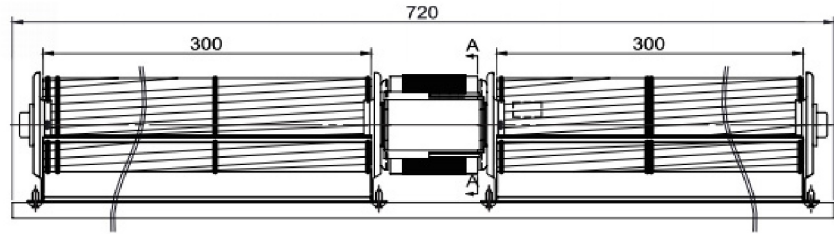

CA603030Q- Series

Size	Ø60mm
Housing	Aluminum
Impeller	Aluminum
Motor	AC Type
Operating Temp.	0°C ~ +45°C
Insulation	Class A

Model Number	Voltage	Frequency	Current	Power	Speed	Air Flow	Pressure	Noise	Weight
	(V)	(Hz)	(A)	(W)	(RPM)	(CFM)	(mmH2O)	dB(A)	(g)
CA603030V22BHWQ	220	50	0.43	50	1300	205	4.80	40	2800
	230	50	0.50	56	1400	234	5.80	43	