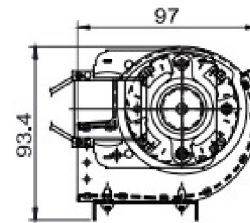

CA603030Q- Series

Size	Ø60mm
Housing	Aluminum
Impeller	Aluminum
Motor	AC Type
Operating Temp.	0°C ~ +45°C
Insulation	Class A

Model Number	Voltage	Frequency	Current	Power	Speed	Air Flow	Pressure	Noise	Weight
	(V)	(Hz)	(A)	(W)	(RPM)	(CFM)	(mmH2O)	dB(A)	(g)
CA603030V22BHWQ	220	50	0.43	50	1300	205	4.80	40	2800
	230	50	0.50	56	1400	234	5.80	43	