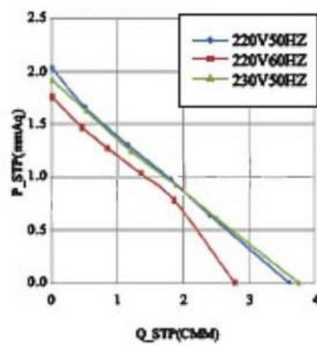

CA060M- Series

Size	Ø60mm
Housing	Aluminum
Impeller	Aluminum
Motor	AC Shaded Pole Type
Operating Temp.	0°C ~ +45°C
Insulation	Class A

Model Number	Size (mm)			Voltage (V)	Frequency (Hz)	Current (A)	Power (W)	Speed (RPM)	Air Flow (CFM)	Pressure (mmH2O)	Noise (dB(A))	Weight (kg)
	A	B	C									
CA06030V22BHWM	310	325	385	220	50/60	0.19/0.18	24/24	2450/2400	109.5/106.0	1.8/1.8	40/38	1.5
CA06036V22BHWM	370	385	445	220	50/60	0.19/0.18	25/25	2350/2100	127.2/98.9	2.0/1.8	37/33	1.6
CA06042V22BHWM	430	445	505	220	50/60	0.20/0.19	26/25	2250/1800	141.3/109.5	2.1/1.6	39/30	1.7
CA06060V22BHWM	610	625	690	220	50/60	0.39/0.36	46/45	2450/2250	215.5/187.2	2.4/2.1	44/36	2.0

CA06036M