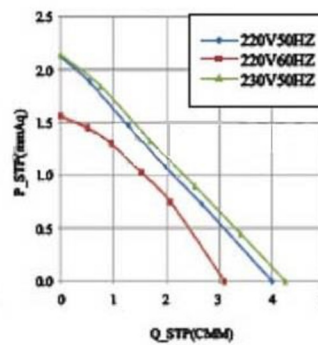

CA060M- Series

Size	Ø60mm
Housing	Aluminum
Impeller	Aluminum
Motor	AC Shaded Pole Type
Operating Temp.	0°C ~ +45°C
Insulation	Class A

Model Number	Size (mm)			Voltage (V)	Frequency (Hz)	Current (A)	Power (W)	Speed (RPM)	Air Flow (CFM)	Pressure (mmH2O)	Noise (dB(A))	Weight (kg)
	A	B	C									
CA06030V22BHWM	310	325	385	220	50/60	0.19/0.18	24/24	2450/2400	109.5/106.0	1.8/1.8	40/38	1.5
CA06036V22BHWM	370	385	445	220	50/60	0.19/0.18	25/25	2350/2100	127.2/98.9	2.0/1.8	37/33	1.6
CA06042V22BHWM	430	445	505	220	50/60	0.20/0.19	26/25	2250/1800	141.3/109.5	2.1/1.6	39/30	1.7
CA06060V22BHWM	610	625	690	220	50/60	0.39/0.36	46/45	2450/2250	215.5/187.2	2.4/2.1	44/36	2.0

CA06042M