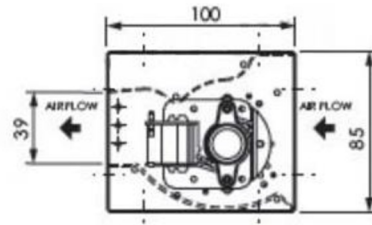

# CA060M- Series

Size	Ø60mm
Housing	Aluminum
Impeller	Aluminum
Motor	AC Shaded Pole Type
Operating Temp.	0°C ~ +45°C
Insulation	Class A

Model Number	Size (mm)			Voltage (V)	Frequency (Hz)	Current (A)	Power (W)	Speed (RPM)	Air Flow (CFM)	Pressure (mmH2O)	Noise (dB(A))	Weight (kg)
	A	B	C									
CA06030V22BHWM	310	325	385	220	50/60	0.19/0.18	24/24	2450/2400	109.5/106.0	1.8/1.8	40/38	1.5
CA06036V22BHWM	370	385	445	220	50/60	0.19/0.18	25/25	2350/2100	127.2/98.9	2.0/1.8	37/33	1.6
CA06042V22BHWM	430	445	505	220	50/60	0.20/0.19	26/25	2250/1800	141.3/109.5	2.1/1.6	39/30	1.7
CA06060V22BHWM	610	625	690	220	50/60	0.39/0.36	46/45	2450/2250	215.5/187.2	2.4/2.1	44/36	2.0