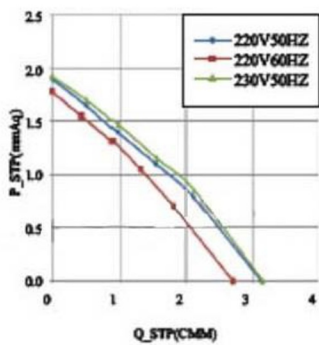

Model Number	Size (mm)			Voltage (V)	Frequency (Hz)	Current (A)	Power (W)	Speed (RPM)	Air Flow (CFM)	Pressure (mmH2O)	Noise (dB(A))	Weight (kg)
	A	B	C									
CA06030V22BHWM	310	325	385	220	50/60	0.19/0.18	24/24	2450/2400	109.5/106.0	1.8/1.8	40/38	1.5
CA06036V22BHWM	370	385	445	220	50/60	0.19/0.18	25/25	2350/2100	127.2/98.9	2.0/1.8	37/33	1.6
CA06042V22BHWM	430	445	505	220	50/60	0.20/0.19	26/25	2250/1800	141.3/109.5	2.1/1.6	39/30	1.7
CA06060V22BHWM	610	625	690	220	50/60	0.39/0.36	46/45	2450/2250	215.5/187.2	2.4/2.1	44/36	2.0

CA06030M