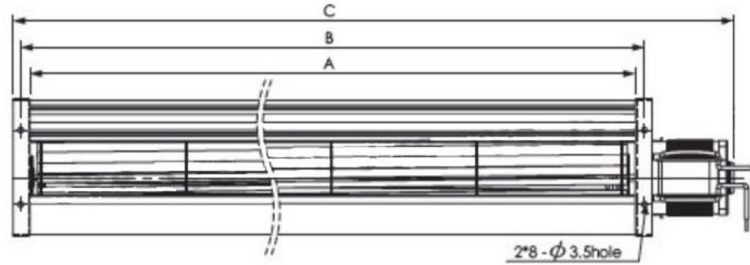

# CA060M- Series

Size	Ø60mm
Housing	Aluminum
Impeller	Aluminum
Motor	AC Shaded Pole Type
Operating Temp.	0°C ~ +45°C
Insulation	Class A

Model Number	Size (mm)			Voltage (V)	Frequency (Hz)	Current (A)	Power (W)	Speed (RPM)	Air Flow (CFM)	Pressure (mmH2O)	Noise (dB(A))	Weight (kg)
	A	B	C									
CA06030V22BHWM	310	325	385	220	50/60	0.19/0.18	24/24	2450/2400	109.5/106.0	1.8/1.8	40/38	1.5
CA06036V22BHWM	370	385	445	220	50/60	0.19/0.18	25/25	2350/2100	127.2/98.9	2.0/1.8	37/33	1.6
CA06042V22BHWM	430	445	505	220	50/60	0.20/0.19	26/25	2250/1800	141.3/109.5	2.1/1.6	39/30	1.7
CA06060V22BHWM	610	625	690	220	50/60	0.39/0.36	46/45	2450/2250	215.5/187.2	2.4/2.1	44/36	2.0