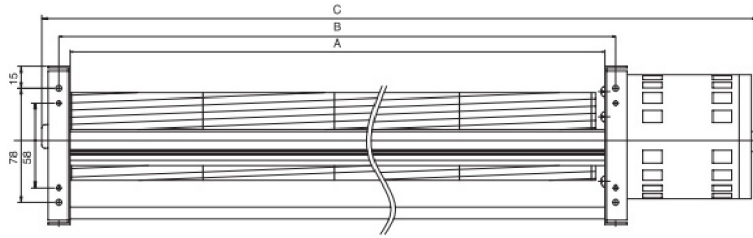

CA060F- Series

Size	Ø60mm
Housing	Aluminum
Impeller	Aluminum
Motor	AC Capacity Type
Operating Temp.	0°C ~ +45°C
Insulation	Class A

Model Number	Size (mm)			Voltage (V)	Frequency (Hz)	Current (A)	Power (W)	Speed (RPM)	Air Flow (CFM)	Pressure (mmH2O)	Noise dB(A)	Weight (g)
	A	B	C									
CA06042V22_HWF	426	441	520	220	50/60	0.10/0.16	24/35	1400/1700	177/198	1.4/2.4	40/42	2800
				230	50/60	0.11/0.16	26/38	1400/1700	177/198	1.5/2.2	40/42	
CA06060V22_HWF	606	621	700	220	50/60	0.11/0.17	24/37	1400/1650	283/318	1.5/2.1	40/41	3200
				230	50/60	0.11/0.17	26/40	1400/1650	283/318	1.5/1.8	40/41	

_ for B / S = Ball Bearing / Sleeve Bearing

CA06042V22F

CA06042V22F

CA06060V22F

CA06060V22F