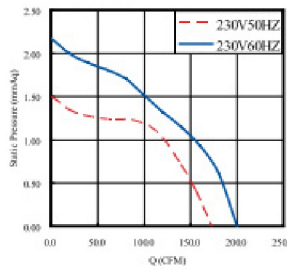

CA060F- Series

Size	Ø60mm
Housing	Aluminum
Impeller	Aluminum
Motor	AC Capacity Type
Operating Temp.	0°C ~ +45°C
Insulation	Class A

Model Number	Size (mm)			Voltage (V)	Frequency (Hz)	Current (A)	Power (W)	Speed (RPM)	Air Flow (CFM)	Pressure (mmH2O)	Noise dB(A)	Weight (g)
	A	B	C									
CA06042V22_HWF	426	441	520	220	50/60	0.10/0.16	24/35	1400/1700	177/198	1.4/2.4	40/42	2800
				230	50/60	0.11/0.16	26/38	1400/1700	177/198	1.5/2.2	40/42	
CA06060V22_HWF	606	621	700	220	50/60	0.11/0.17	24/37	1400/1650	283/318	1.5/2.1	40/41	3200
				230	50/60	0.11/0.17	26/40	1400/1650	283/318	1.5/1.8	40/41	

_ for B / S = Ball Bearing / Sleeve Bearing

CA06042V22F

CA06042V22F

CA06060V22F

CA06060V22F