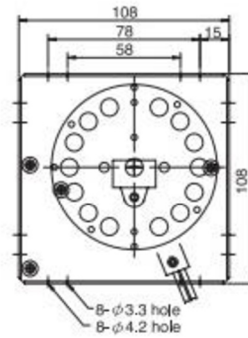

CA060F- Series

Size	Ø60mm
Housing	Aluminum
Impeller	Aluminum
Motor	AC Capacity Type
Operating Temp.	0°C ~ +45°C
Insulation	Class A

Model Number	Size (mm)			Voltage (V)	Frequency (Hz)	Current (A)	Power (W)	Speed (RPM)	Air Flow (CFM)	Pressure (mmH2O)	Noise dB(A)	Weight (g)
	A	B	C									
CA06042V22_HWF	426	441	520	220	50/60	0.10/0.16	24/35	1400/1700	177/198	1.4/2.4	40/42	2800
				230	50/60	0.11/0.16	26/38	1400/1700	177/198	1.5/2.2	40/42	
CA06060V22_HWF	606	621	700	220	50/60	0.11/0.17	24/37	1400/1650	283/318	1.5/2.1	40/41	3200
				230	50/60	0.11/0.17	26/40	1400/1650	283/318	1.5/1.8	40/41	

_ for B / S = Ball Bearing / Sleeve Bearing

CA06042V22F

CA06042V22F

CA06060V22F

CA06060V22F