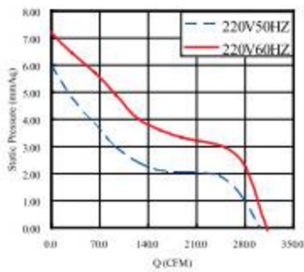

CA060F- Series

Size	Ø60mm
Housing	Aluminum
Impeller	Aluminum
Motor	AC Capacity Type
Operating Temp.	0°C ~ +45°C
Insulation	Class A

Model Number	Size (mm)			Voltage (V)	Frequency (Hz)	Current (A)	Power (W)	Speed (RPM)	Air Flow (CFM)	Pressure (mmH2O)	Noise dB(A)	Weight (g)
	A	B	C									
CA06042V22_HWF	426	441	520	220	50/60	0.10/0.16	24/35	1400/1700	177/198	1.4/2.4	40/42	2800
				230	50/60	0.11/0.16	26/38	1400/1700	177/198	1.5/2.2	40/42	
CA06060V22_HWF	606	621	700	220	50/60	0.11/0.17	24/37	1400/1650	283/318	1.5/2.1	40/41	3200
				230	50/60	0.11/0.17	26/40	1400/1650	283/318	1.5/1.8	40/41	

_ for B / S = Ball Bearing / Sleeve Bearing

CA06042V22F

CA06042V22F

CA06060V22F

CA06060V22F