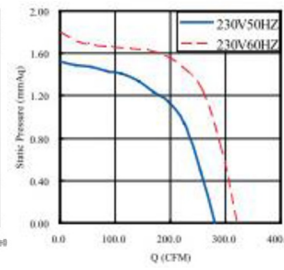

CA060F- Series

Size	Ø60mm
Housing	Aluminum
Impeller	Aluminum
Motor	AC Capacity Type
Operating Temp.	0°C ~ +45°C
Insulation	Class A

Model Number	Size (mm)			Voltage (V)	Frequency (Hz)	Current (A)	Power (W)	Speed (RPM)	Air Flow (CFM)	Pressure (mmH2O)	Noise dB(A)	Weight (g)
	A	B	C									
CA06042V22_HWF	426	441	520	220	50/60	0.10/0.16	24/35	1400/1700	177/198	1.4/2.4	40/42	2800
				230	50/60	0.11/0.16	26/38	1400/1700	177/198	1.5/2.2	40/42	
CA06060V22_HWF	606	621	700	220	50/60	0.11/0.17	24/37	1400/1650	283/318	1.5/2.1	40/41	3200
				230	50/60	0.11/0.17	26/40	1400/1650	283/318	1.5/1.8	40/41	

_ for B / S = Ball Bearing / Sleeve Bearing

CA06042V22F

CA06042V22F

CA06060V22F

CA06060V22F