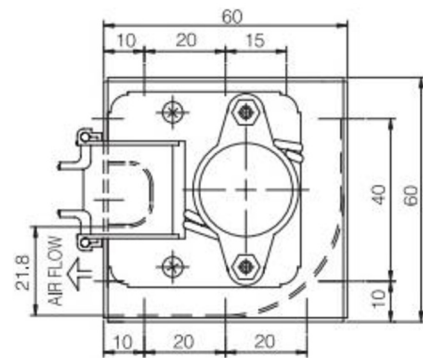

# CA040E- Series

|                 |                     |
|-----------------|---------------------|
| Size            | Ø40mm               |
| Housing         | Aluminum            |
| Impeller        | Aluminum            |
| Motor           | AC Shaded Pole Type |
| Operating Temp. | 0°C ~ +45°C         |
| Insulation      | Class A             |