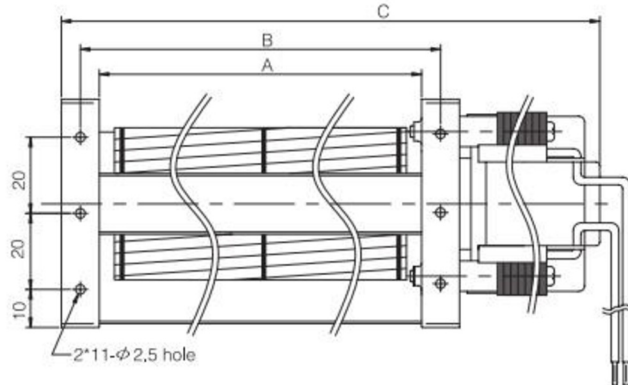

# CA040E- Series

|                 |                     |
|-----------------|---------------------|
| Size            | Ø40mm               |
| Housing         | Aluminum            |
| Impeller        | Aluminum            |
| Motor           | AC Shaded Pole Type |
| Operating Temp. | 0°C ~ +45°C         |
| Insulation      | Class A             |