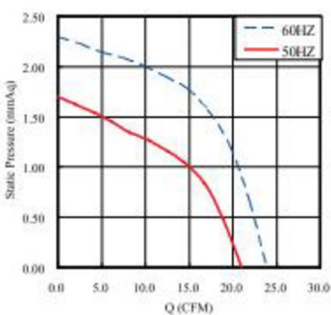

Size	Ø40mm
Housing	Aluminum
Impeller	Aluminum
Motor	AC Shaded Pole Type
Operating Temp.	0°C ~ +45°C
Insulation	Class A

Model Number	Size (mm)			Voltage (V)	Frequency (Hz)	Current (A)	Power (W)	Speed (RPM)	Air Flow (CFM)	Pressure (mmH2O)	Noise (dB(A))	Weight (g)
	A	B	C									
CA04009V11_HWE	98	108	154	120	50/60	0.14/0.12	10/9	2700/3000	21/24	1.7/2.3	29/33	520
CA04009V22_HWE				230	50/60	0.09/0.07	11/9	2700/3000	21/24	1.7/2.3	29/33	
CA04015V11_HWE	160	170	222	120	50/60	0.15/0.13	11/10	2600/2800	35/39	1.9/2.4	30/34	560
CA04015V22_HWE				230	50/60	0.09/0.07	11/9	2600/2800	35/39	1.9/2.4	30/34	
CA04019V11_HWE	198	208	260	120	50/60	0.15/0.13	10/9	2500/2400	49/46	2.0/2.6	33/31	600
CA04019V22_HWE				230	50/60	0.09/0.07	12/11	2500/2400	49/46	2.0/2.6	33/31	
CA04029V11_HWE	300	310	366	120	50/60	0.23/0.21	17/16	2400/2200	74/70	2.1/2.6	37/35	730
CA04029V22_HWE				230	50/60	0.10/0.09	13/13	2400/2200	74/70	2.1/2.6	37/35	

_ for B / S = Ball Bearing / Sleeve Bearing

CA04009E