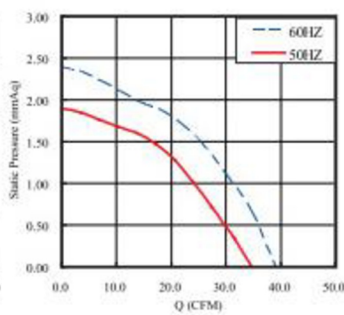

CA040E- Series

Size	Ø40mm
Housing	Aluminum
Impeller	Aluminum
Motor	AC Shaded Pole Type
Operating Temp.	0°C ~ +45°C
Insulation	Class A

Model Number	Size (mm)			Voltage (V)	Frequency (Hz)	Current (A)	Power (W)	Speed (RPM)	Air Flow (CFM)	Pressure (mmH2O)	Noise (dB(A))	Weight (g)
	A	B	C									
CA04009V11_HWE	98	108	154	120	50/60	0.14/0.12	10/9	2700/3000	21/24	1.7/2.3	29/33	520
CA04009V22_HWE				230	50/60	0.09/0.07	11/9	2700/3000	21/24	1.7/2.3	29/33	
CA04015V11_HWE	160	170	222	120	50/60	0.15/0.13	11/10	2600/2800	35/39	1.9/2.4	30/34	560
CA04015V22_HWE				230	50/60	0.09/0.07	11/9	2600/2800	35/39	1.9/2.4	30/34	
CA04019V11_HWE	198	208	260	120	50/60	0.15/0.13	10/9	2500/2400	49/46	2.0/2.6	33/31	600
CA04019V22_HWE				230	50/60	0.09/0.07	12/11	2500/2400	49/46	2.0/2.6	33/31	
CA04029V11_HWE	300	310	366	120	50/60	0.23/0.21	17/16	2400/2200	74/70	2.1/2.6	37/35	730
CA04029V22_HWE				230	50/60	0.10/0.09	13/13	2400/2200	74/70	2.1/2.6	37/35	

_ for B / S = Ball Bearing / Sleeve Bearing

CA04015E